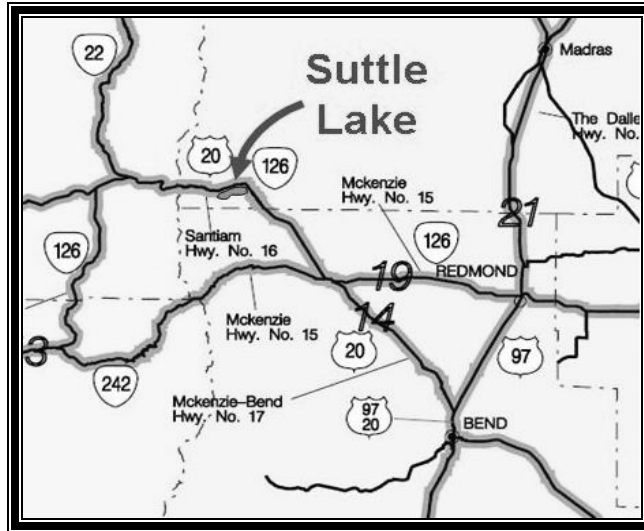

Map to Suttle Lake Retreat Center

Suttle Lake Camp
29551 S.W. Suttle Lake Road
Sisters, OR 97759

Directions from Bend:

- From Hwy. 97 travel west on Hwy. 20 towards Sisters, Oregon.
- Continue through Sisters on Hwy. 20 and drive approximately 20 miles further.
- Turn left onto SW Suttle Lake Road. Pass the right-hand turn to Suttle Lake Lodge. Watch for signs for Suttle Lake Camp and the Soaring Spirits banner on the left. Turn into driveway and park.

Please see additional directions enclosed if you're traveling from Portland, Eugene or Salem.

Soaring Spirits Check-In:

3:00 PM on Friday, August 13, 2010

Location: outside of Pioneer Lodge to the west of the first parking lot.